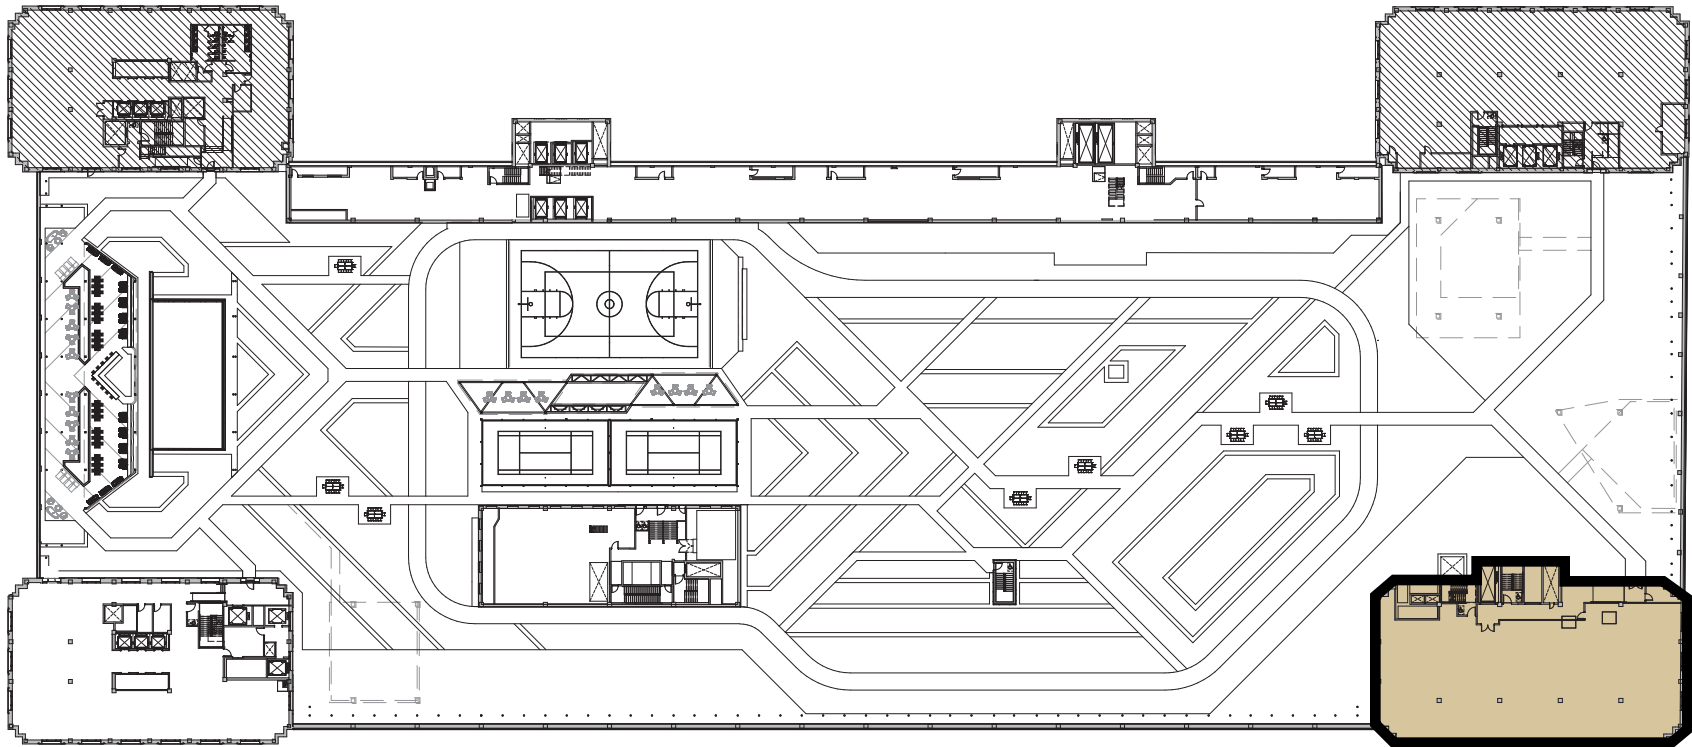

# Suite 1000 SW

**11,452 RSF Available | Immediate Possession**

THE OLD POST OFFICE