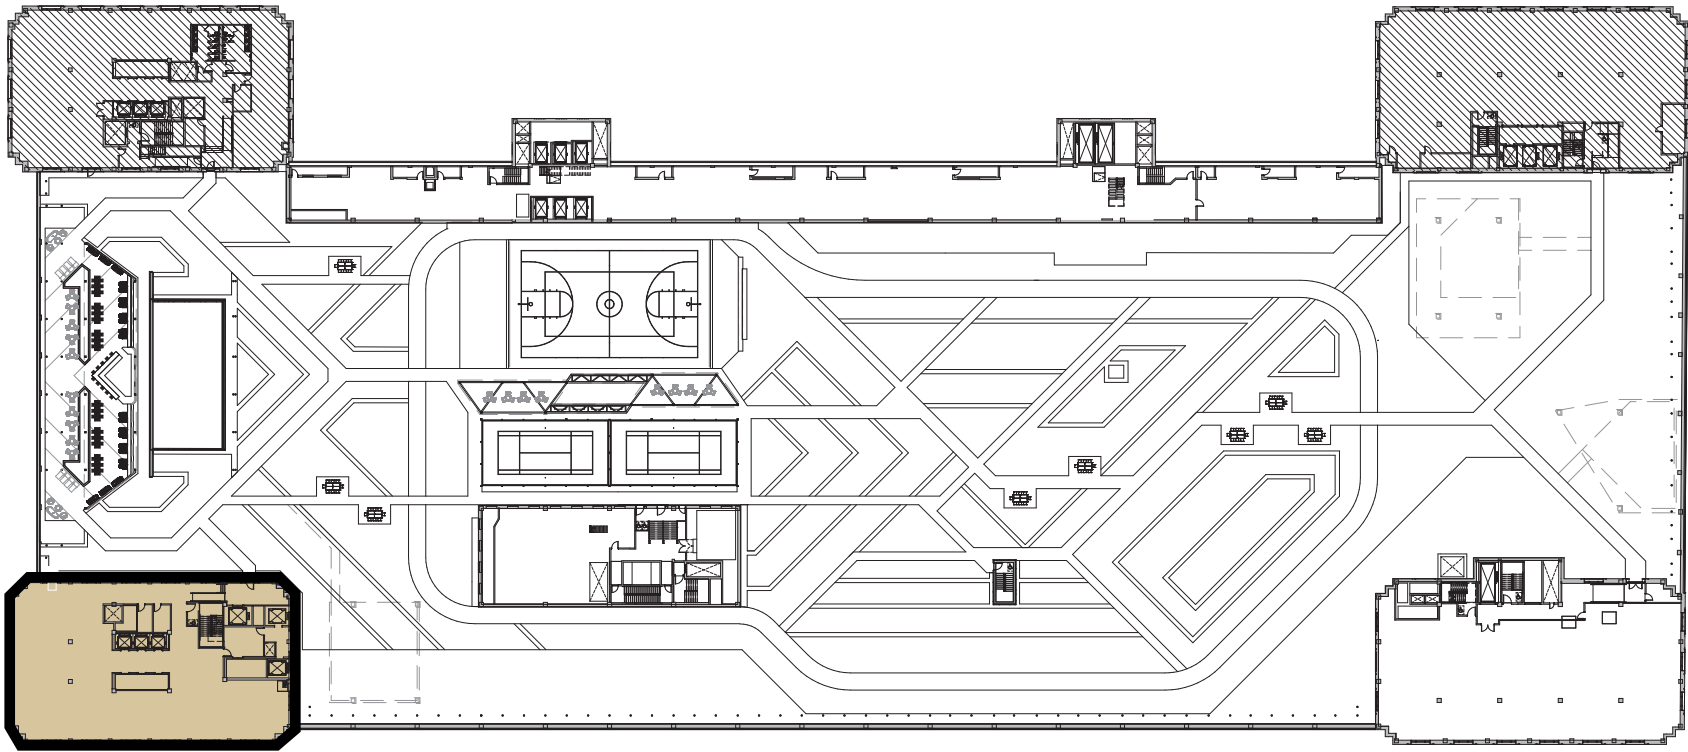

# Suite 1300 NW

**9,271 RSF Available | Immediate Possession**

THE OLD POST OFFICE