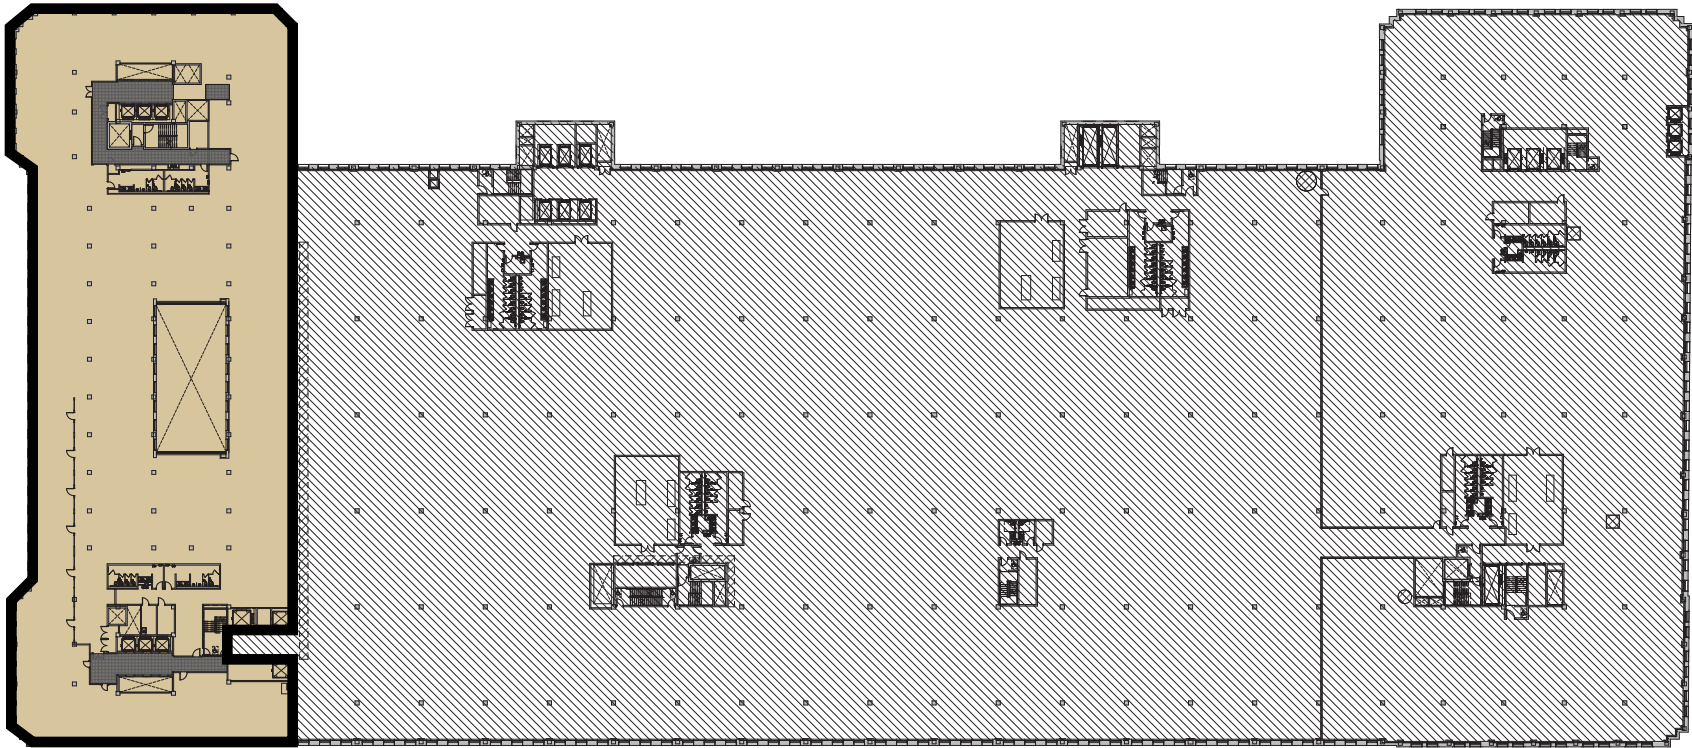

**NORTHERN  
EXPOSURE**

SUITE 1050N • 43,813 SF

THE OLD POST OFFICE

# Suite 1050N

43,813 RSF Available | Immediate Possession

THE OLD POST OFFICE