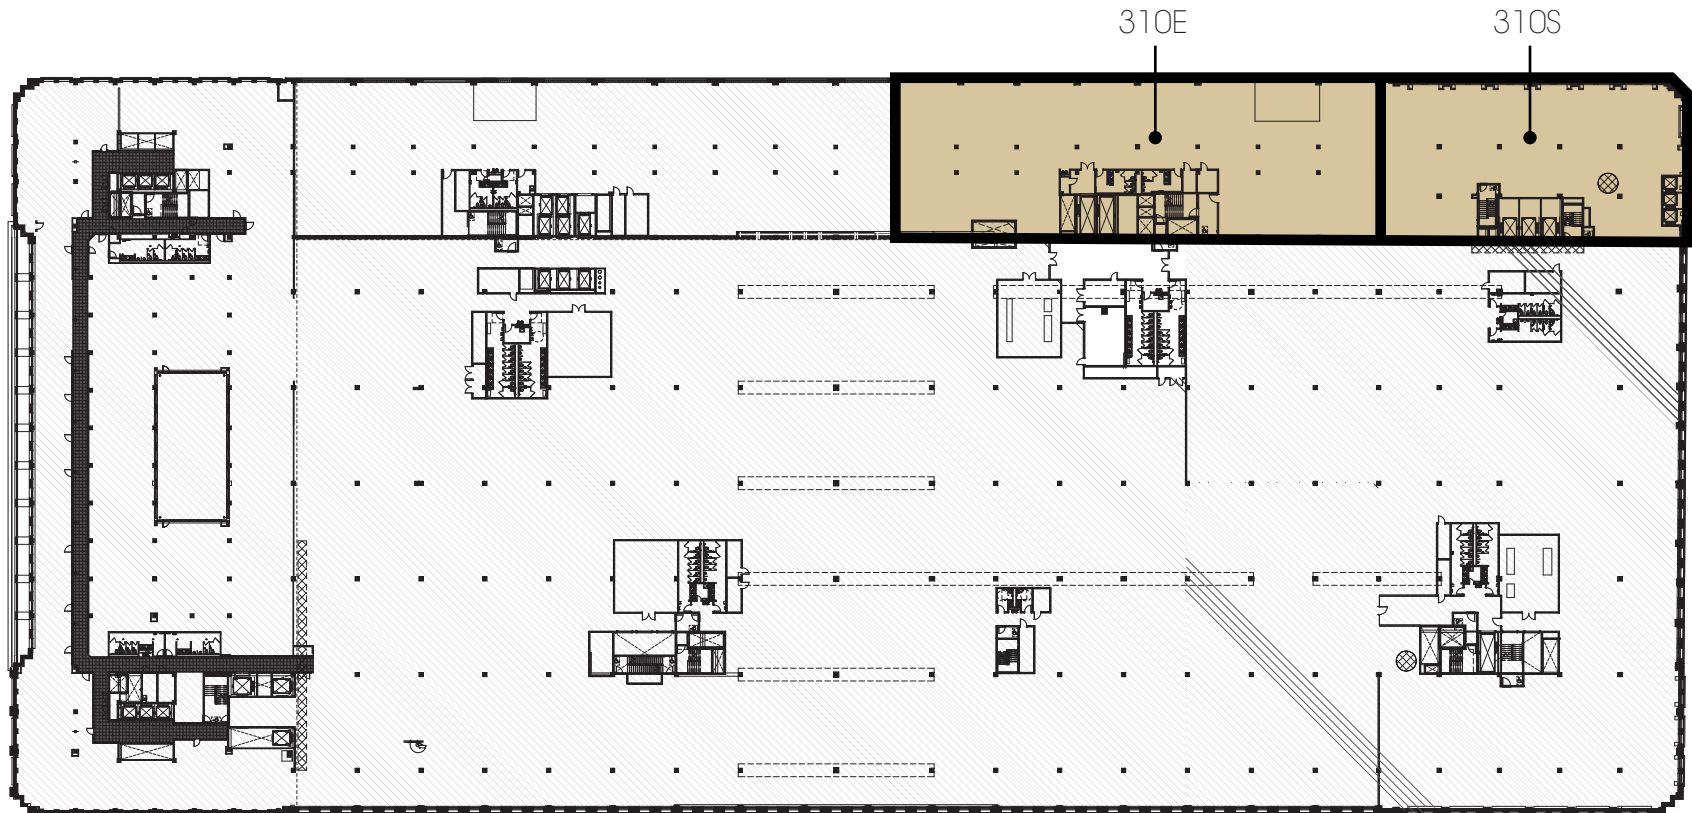

# Suite 310E & 310S

28,769 RSF Available | Immediate Possession

THE OLD POST OFFICE

# Suite 310E & 310S

28,769 RSF Available | Immediate Possession