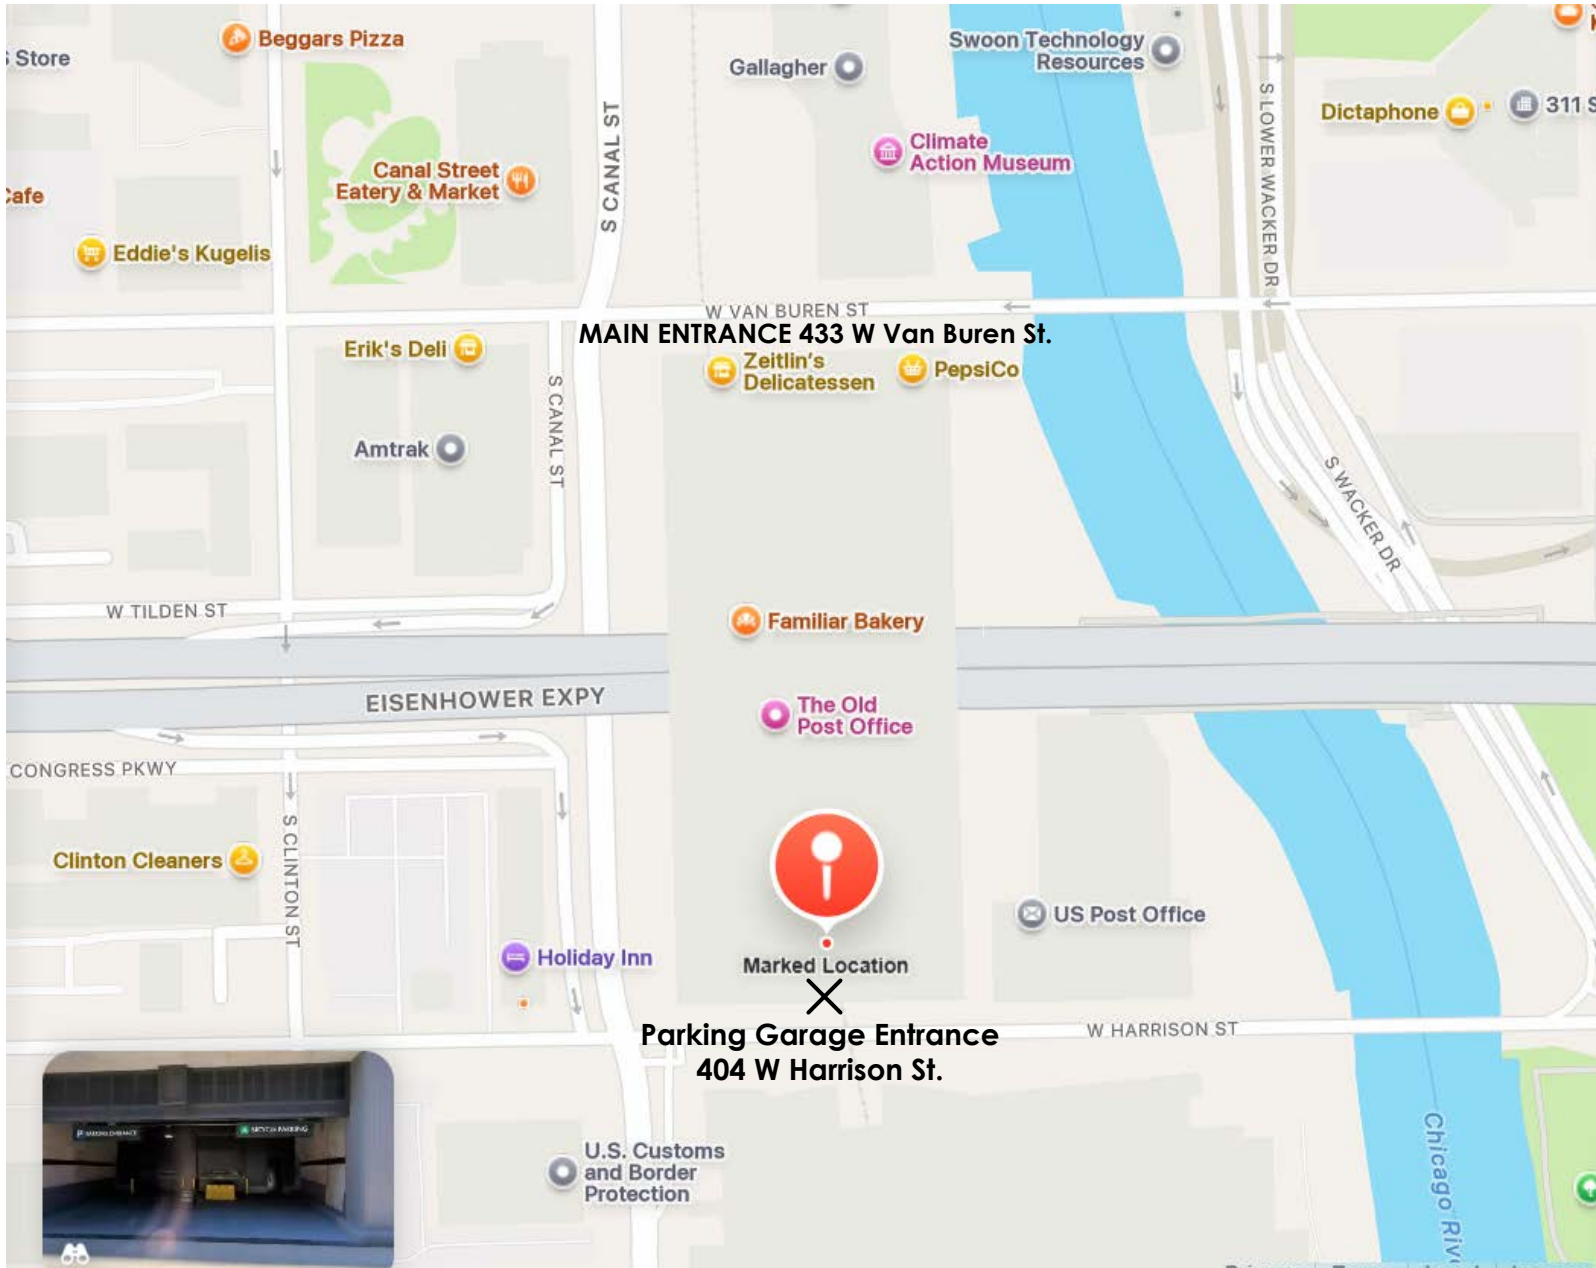

PARKING MAP

Parking Garage Entrance